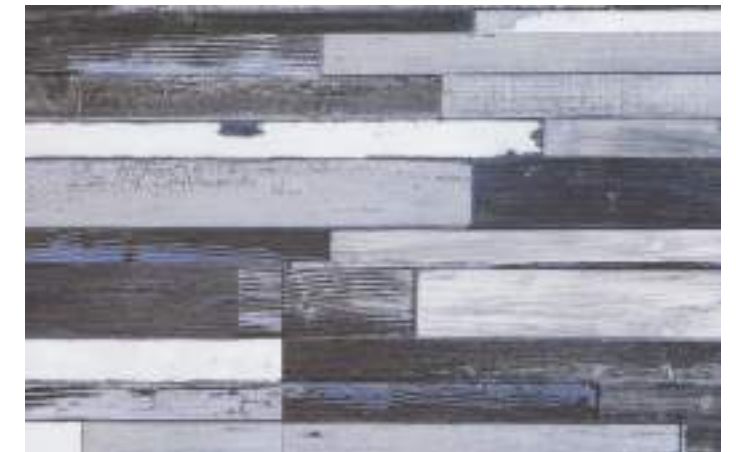

DRIFTWOOD

The Driftwood Collection is a one of a kind LVT that is comprised of numerous wood planks in one pattern. With varying colors and a sun-washed appearance, this design uses multiple small planks to provide a true beach-weathered charm.

636-180

636-181

636-182

636-183

STANDARD PLANK: 6" x 36" | 3mm | 22 mil Wear Layer | Wood Grain Texture | Urethane

ALSO AVAILABLE (Minimums Apply): 2mm with 8 mil or 12 mil